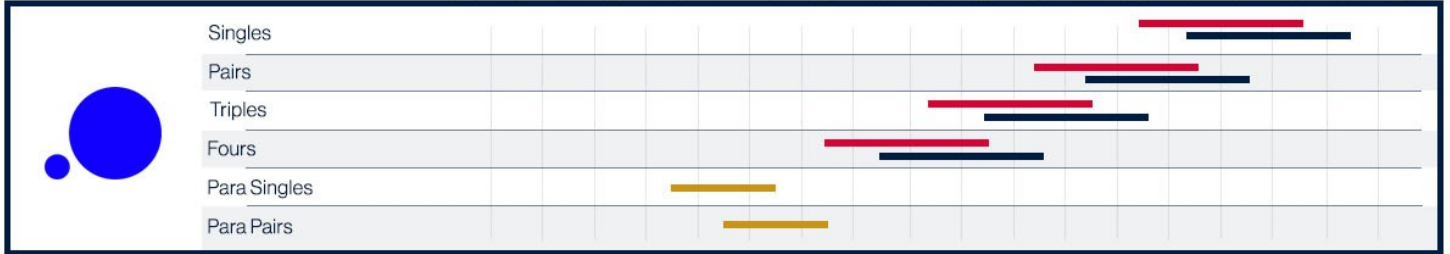

NATIONAL BOWLS FINALS

2026 SCHEDULE 12 - 30 AUGUST

- WOMEN
- MEN
- MIXED
- OPEN

12 13 14 15 16 17 18 19 20 21 22 23 24 25 26 27 28 29 30

12 13 14 15 16 17 18 19 20 21 22 23 24 25 26 27 28 29 30

12 13 14 15 16 17 18 19 20 21 22 23 24 25 26 27 28 29 30

12 13 14 15 16 17 18 19 20 21 22 23 24 25 26 27 28 29 30

12 13 14 15 16 17 18 19 20 21 22 23 24 25 26 27 28 29 30

For all age-related events, player age is taken as at 1 April 2026