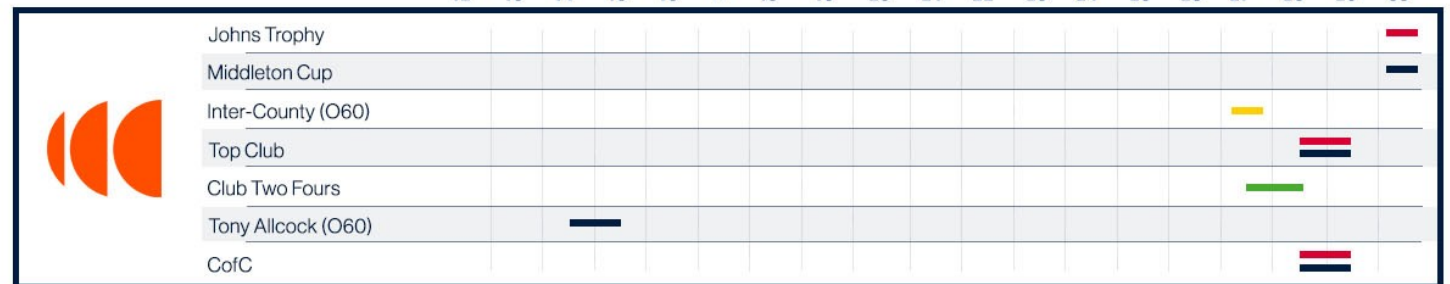

NATIONAL BOWLS FINALS

2026 SCHEDULE 12 - 30 AUGUST

- WOMEN
- MEN
- MIXED
- OPEN

12 13 14 15 16 17 18 19 20 21 22 23 24 25 26 27 28 29 30

12 13 14 15 16 17 18 19 20 21 22 23 24 25 26 27 28 29 30

12 13 14 15 16 17 18 19 20 21 22 23 24 25 26 27 28 29 30

12 13 14 15 16 17 18 19 20 21 22 23 24 25 26 27 28 29 30

12 13 14 15 16 17 18 19 20 21 22 23 24 25 26 27 28 29 30

For all age-related events, player age is taken as at 1 April 2026